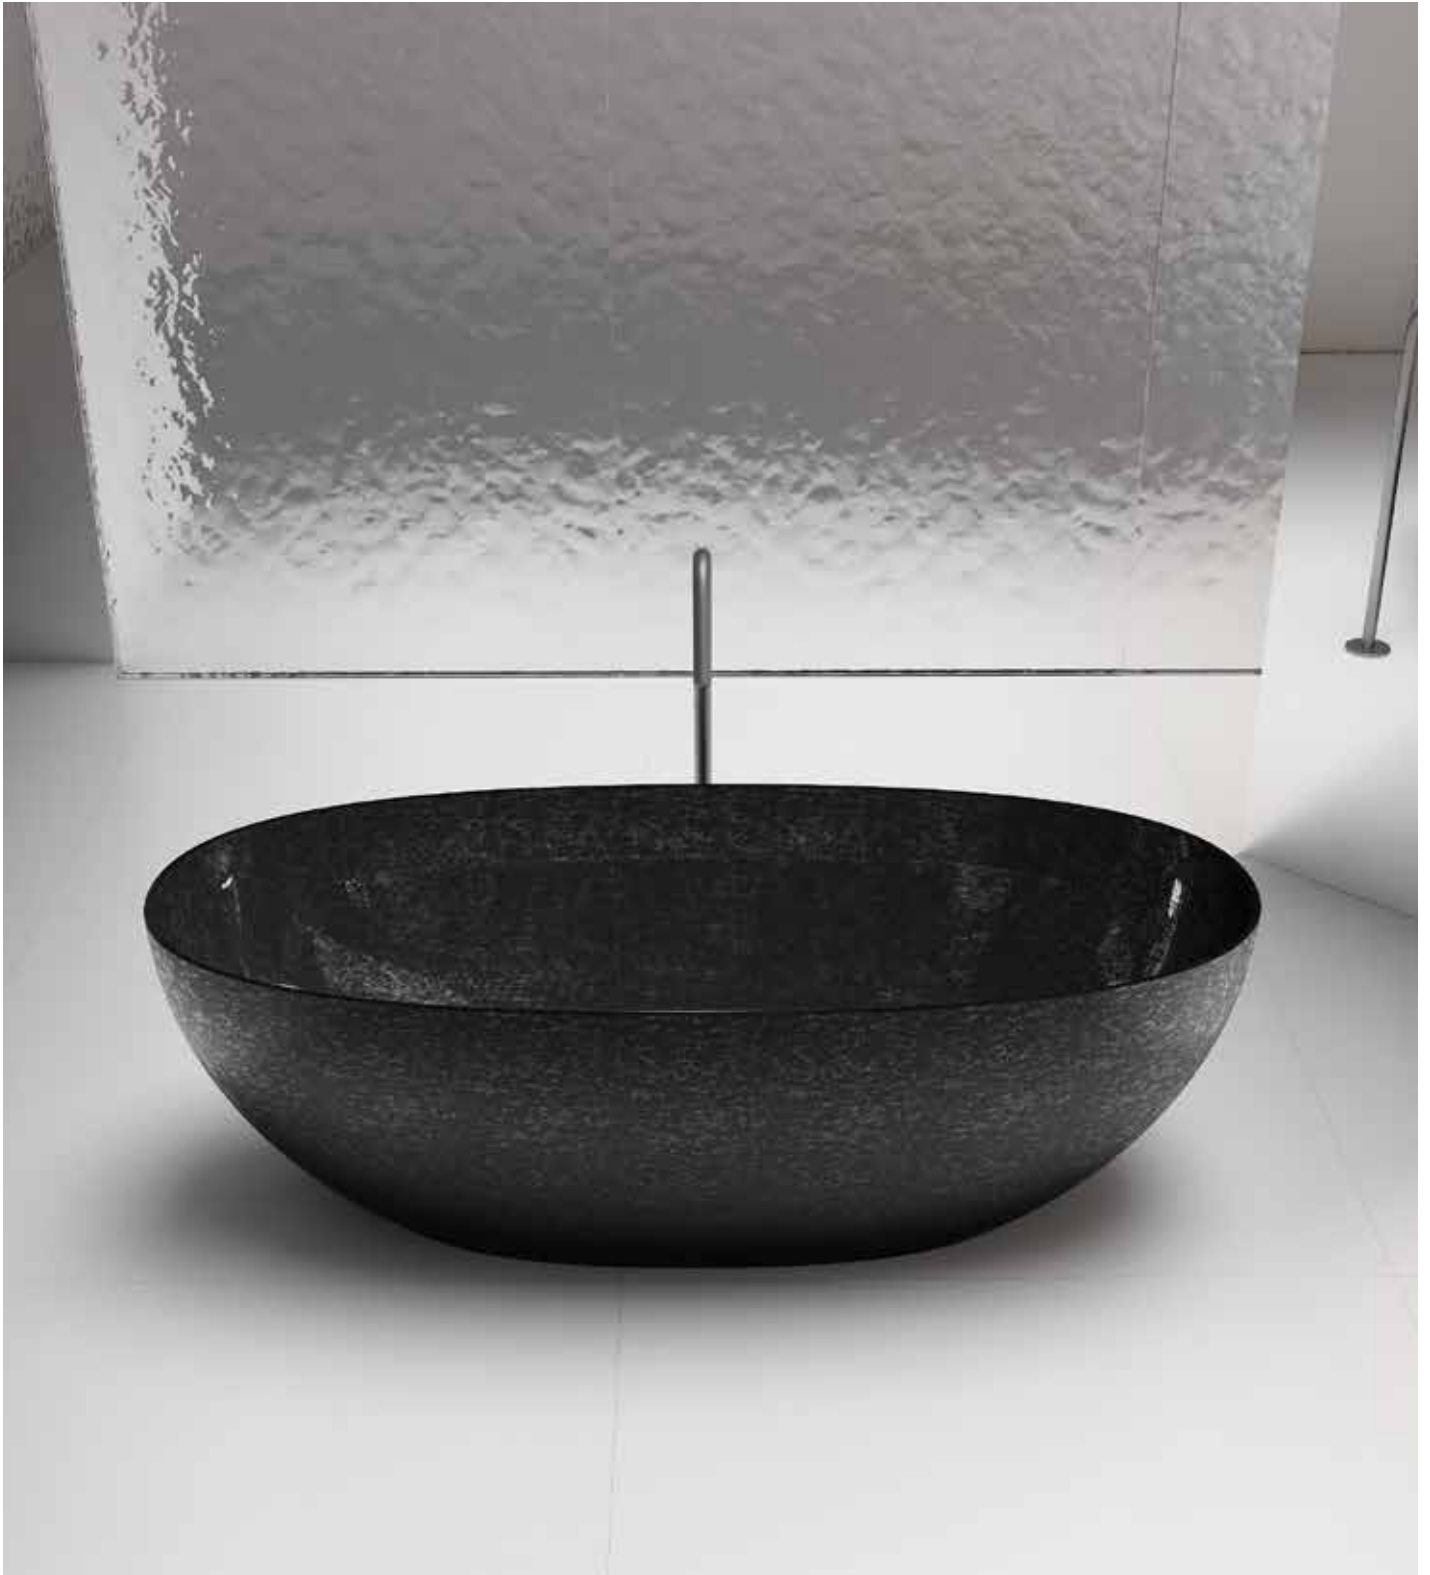

ROSALINE BATHTUB ROUND
ROSE GOLD

WAVE BATHTUB OVAL
MATT WHITE

CHARCOAL OVER COUNTER BASIN OVAL
BLACK

OBSIDION BATHTUB OVAL
BLACK

PURE BATHTUB OVAL
GLOSSY WHITE

HAVEN OVER COUNTER BASIN ROUND
GREY

MONBLARI ACRYLIC
MATT WHITE IN + MATT BLACK OUT

ACRYLIC GLOSSY WITH LIGHTS
WHITE

ACRYLIC GLOSSY WITH LIGHTS
WHITE

MONBLARI CARBON
MATT BLACK IN + MATT BLACK OUT