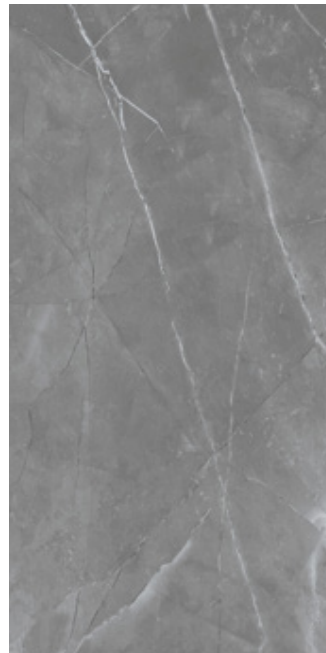

60x120cm

Tag Price Rs. 3,950
Promo Price Rs. 2,290

Terrassa Smoke

60x120cm

Tag Price Rs. 3,950
Promo Price Rs. 2,590

Whisper

60x120cm

Tag Price Rs. 4,050
Promo Price Rs. 2,590