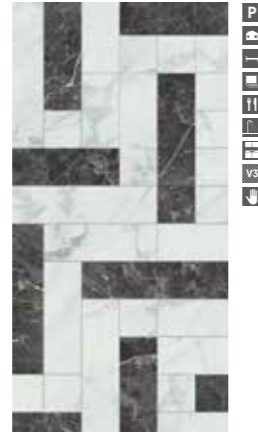

FON-8937
Siyah Beyaz Dekor
Black White Dekor
Schwarz Weiß Dekor
Noir Blanc Décor
30x60cm R / 12"x24" R