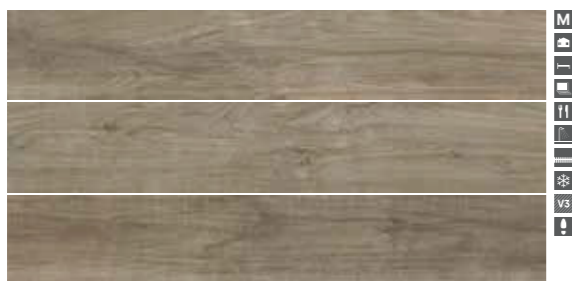

GS-N5005
Haki
Khaki
Erdfarbe
Kaki
15x90cm / 6"x36"