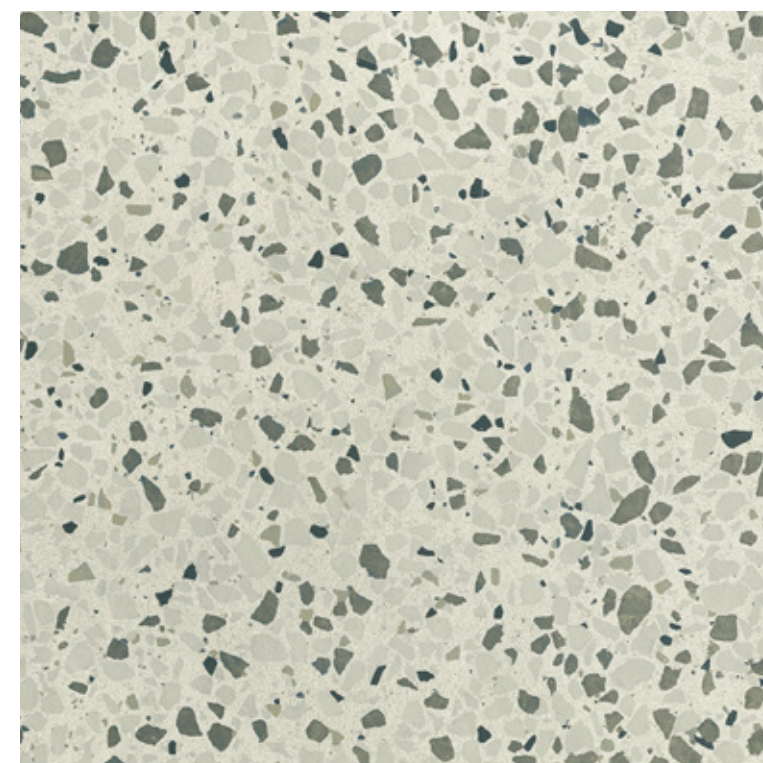

GLIM

Gemme Salvia

60 X 60 RT