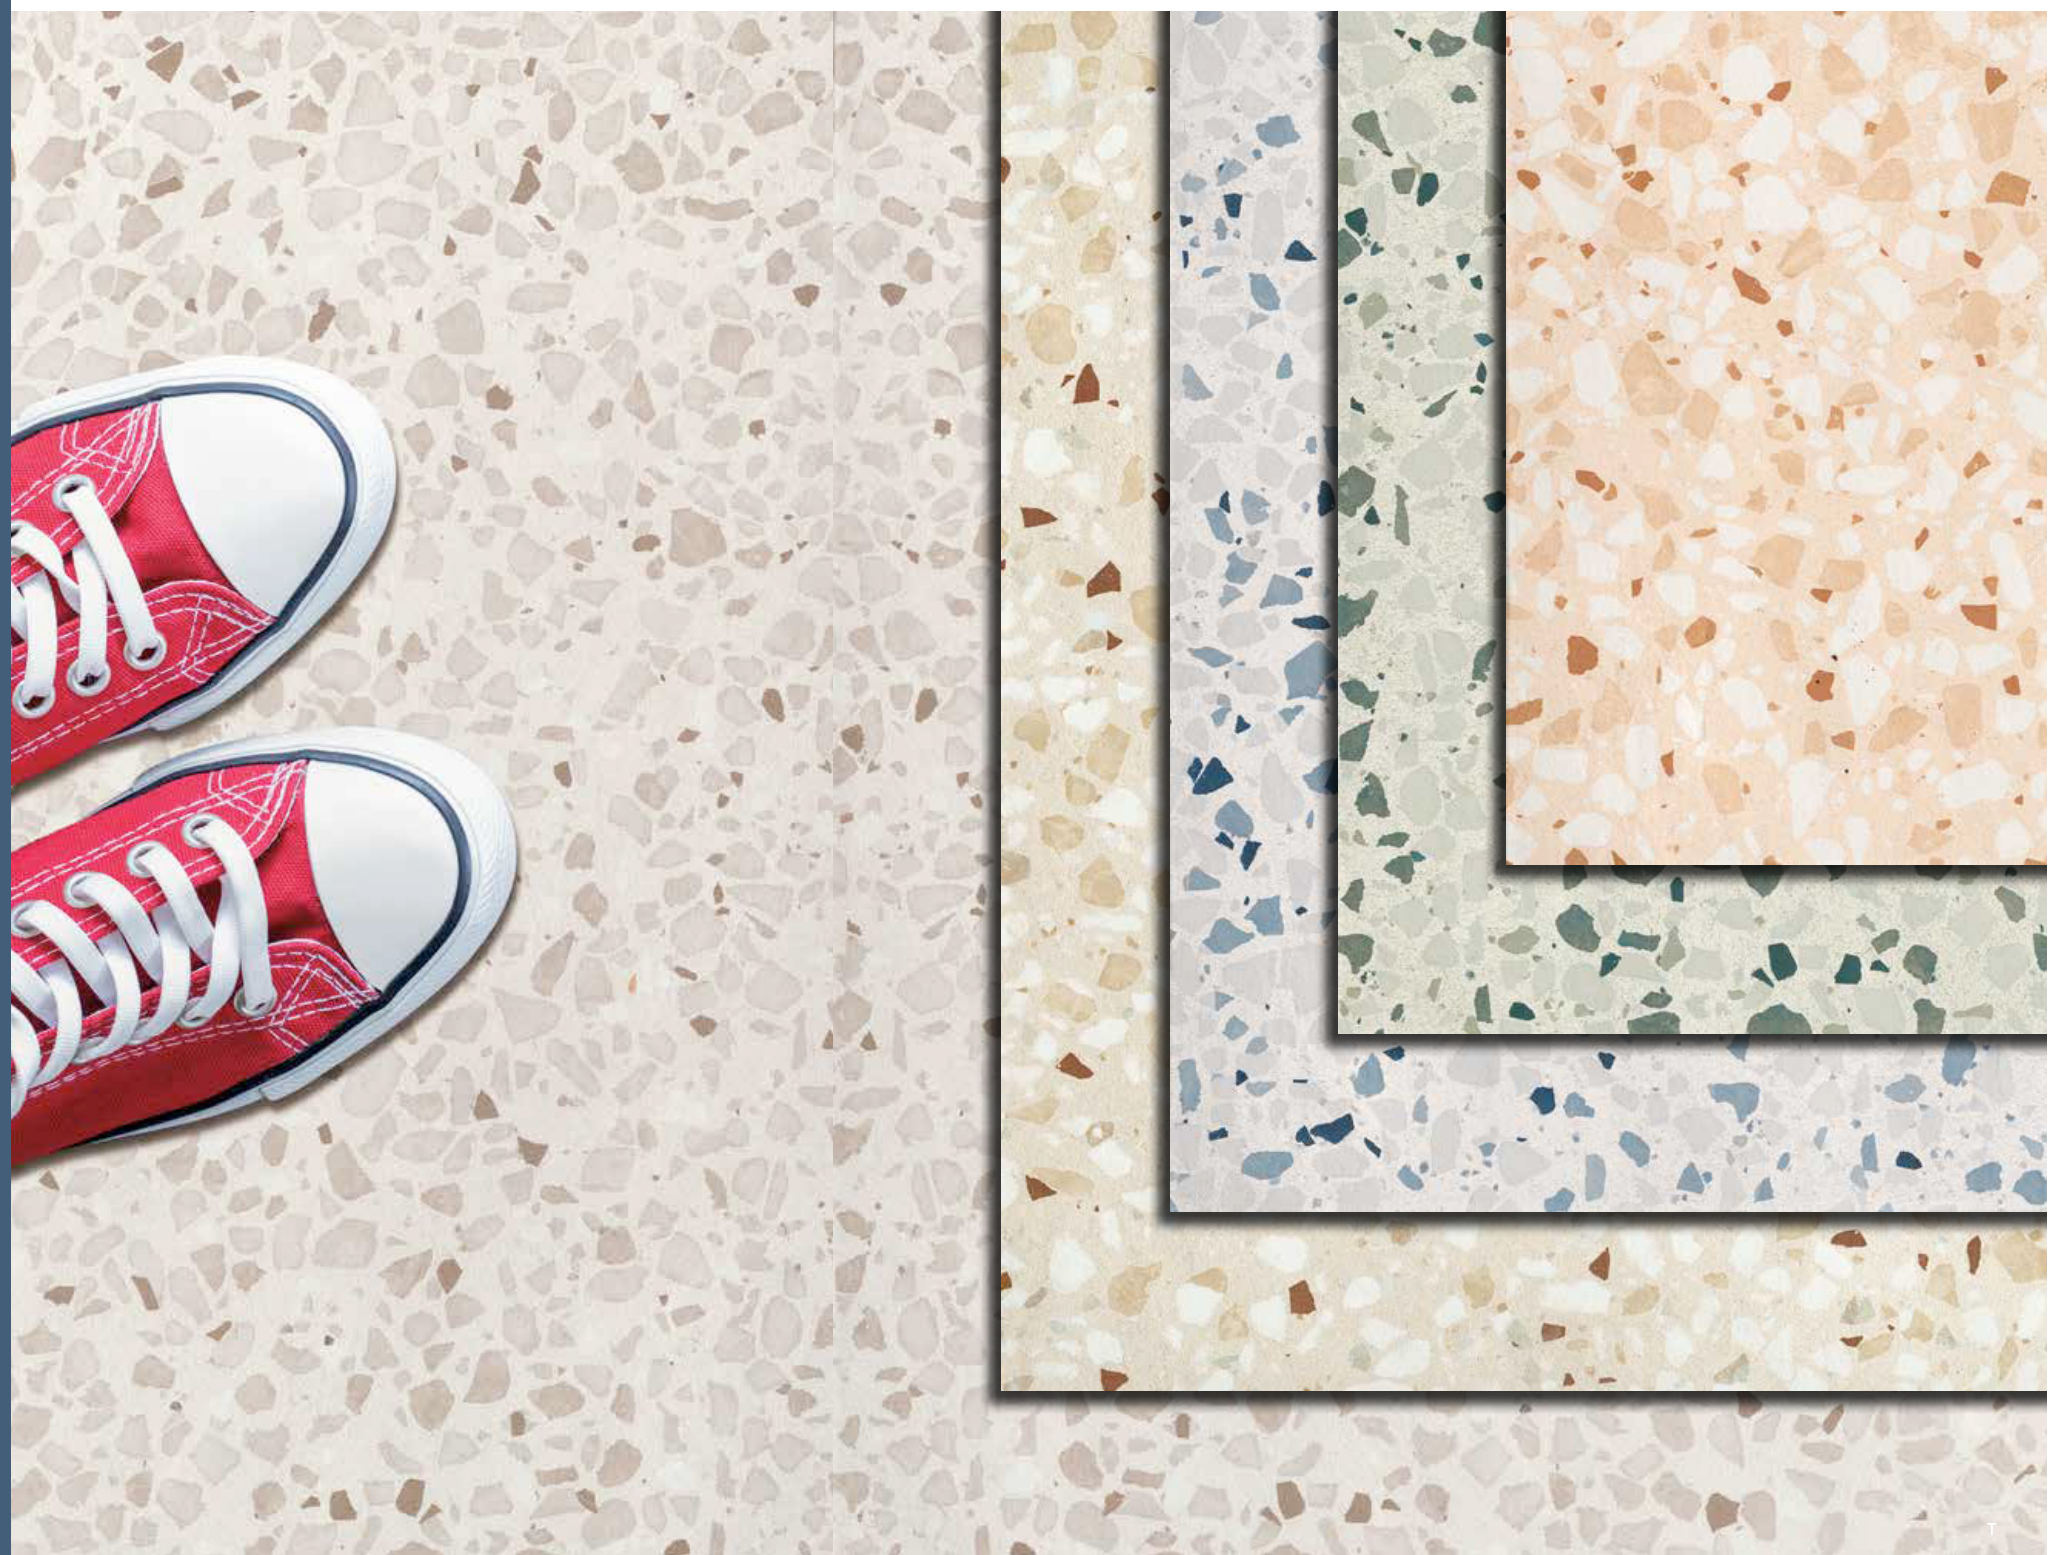

BEAUTY AND PERFORMANCE

Tiles are exalted from a technical, functional element to become the pretext for surrounding ourselves with beauty, decorating walls that demand maximum hygiene and performance.

Aesthetically beautiful!