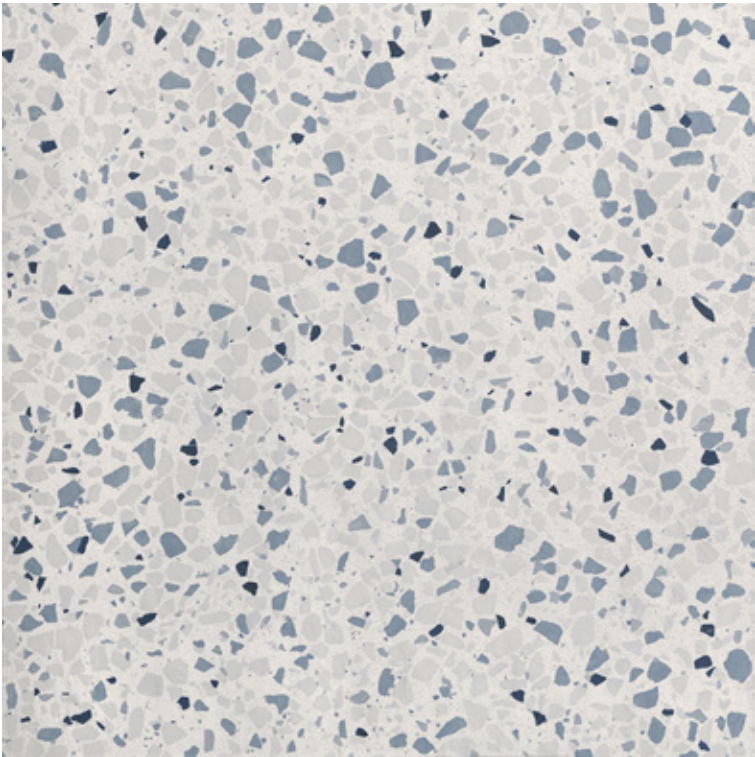

Aesthetically beautiful!

GLIM

Gemme Salvia

60 X 60 RT

GLIM

Gemme Azzurro Matt

60 X 60 RT

GLIM