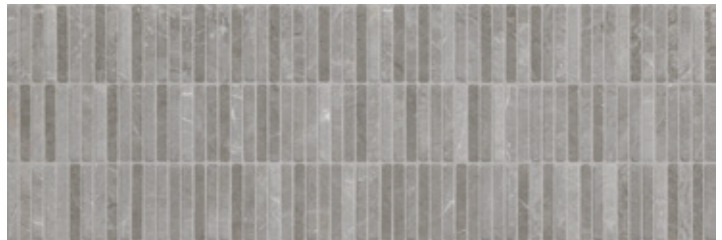

Tessere Grey

Dimensions
300x900x8.70