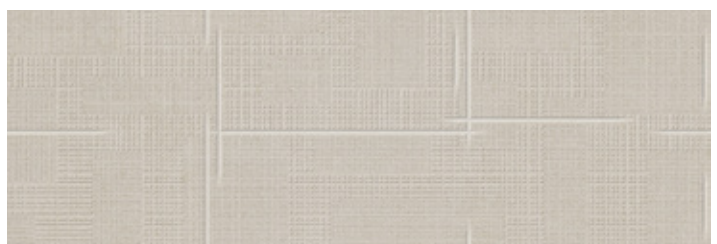

Bela Dec Grey

Dimensions
600x1200x9.00

Bela Dec Black

CALA

floor tiles | wall tiles

Dimensions
300x900x7.00

Cala Desert

Dimensions
300x900x7.00

Batik Desert

Dimensions
300x900x7.00

Squared Desert

Dimensions
300x900x7.00

Cala Grey

Dimensions
300x900x7.00

Batik Grey

Dimensions
300x900x7.00