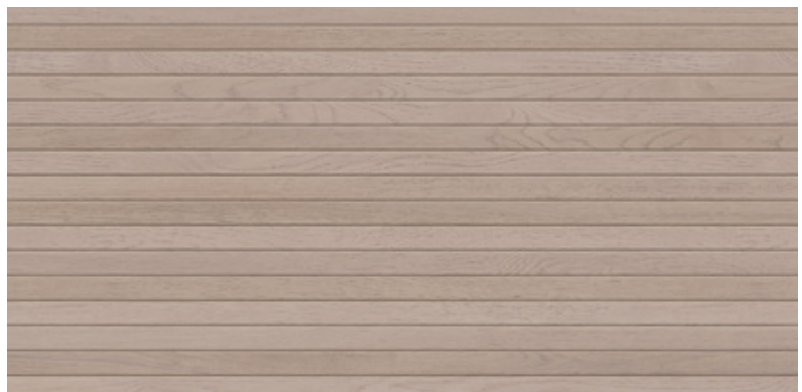

Lodge Natural

Dimensions
60cm x 120cm

Lodge Sand

Dimensions
20cm x 120cm

Elegance burnt

Dimensions
20cm x 120cm

Elegance Natural

Dimensions
20cm x 120cm