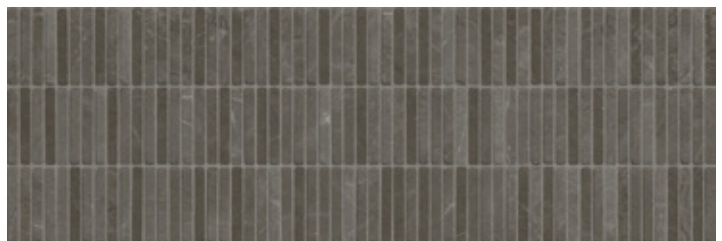

Monreale Bronze

Dimensions
300x900x8.70

Tessere Sand

Dimensions
300x900x8.70

Tessere Grey

Dimensions
300x900x8.70

Tessere Bronze

Dimensions
300x900x8.70