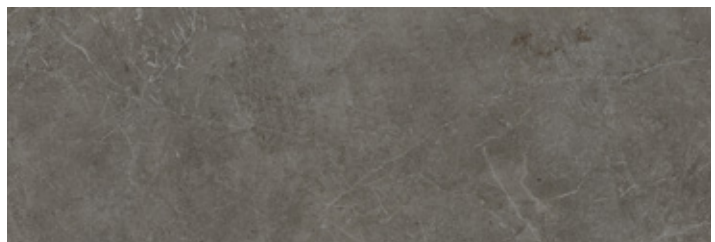

Squared Grey

MONREALE

floor tiles | wall tiles

Dimensions
300x900x7.00

Monreale Sand

Dimensions
300x900x7.00

Monreale Grey

Dimensions
300x900x7.00