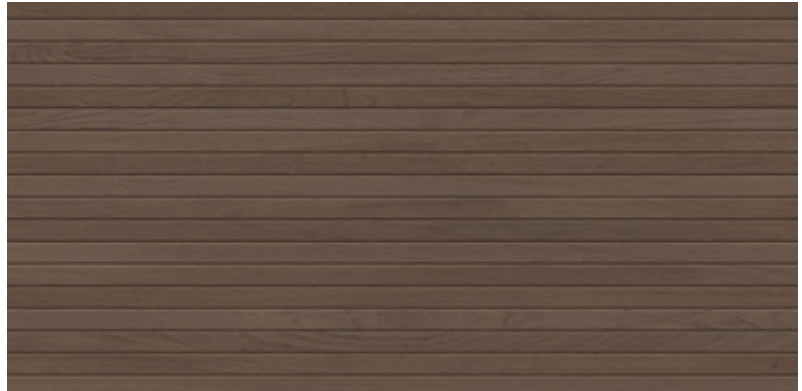

Dimensions
60cm x 120cm

Lodge burnt

Dimensions
60cm x 120cm