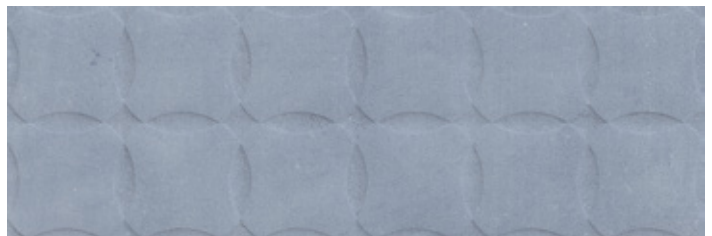

Pottery Sea

Dimensions
300x900x8.70