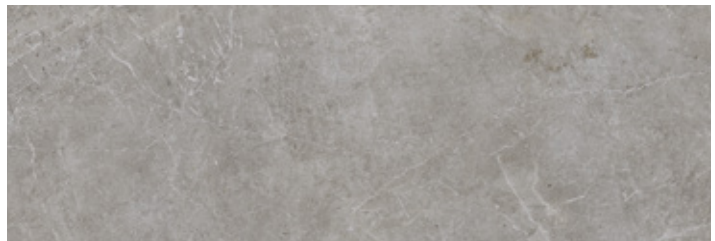

Squared Grey

MONREALE

floor tiles | wall tiles

Dimensions
300x900x7.00

Monreale Sand

Dimensions
300x900x7.00

Monreale Grey

Dimensions
300x900x7.00