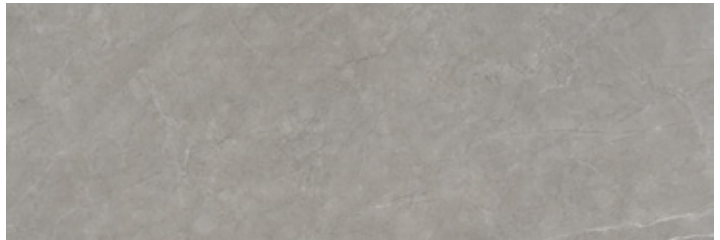

Aran Darkgrey

Dimensions
30cm x 90cm

Montana Darkgrey

Dimensions
30cm x 90cm

Valley Darkgrey

Dimensions
30cm x 90cm

Aran Grey

Dimensions
30cm x 90cm